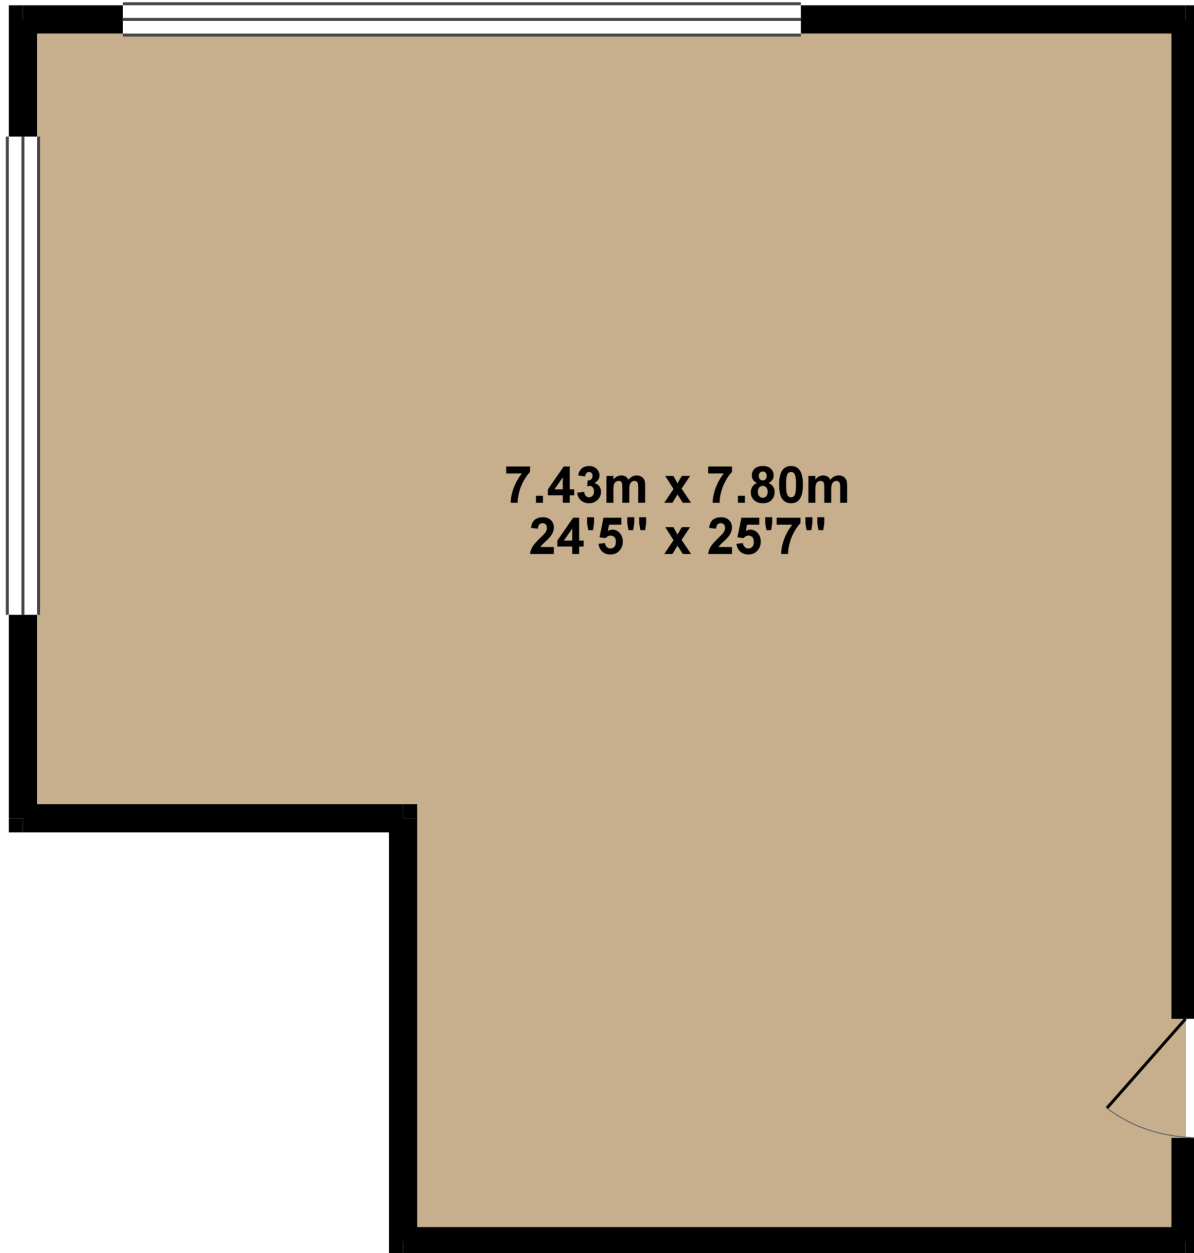

FLOOR AREA 51.39 sq. m.
(553.13 sq. ft.)

TOTAL FLOOR AREA : 51.39 sq. m. (553.13 sq. ft.) approx.